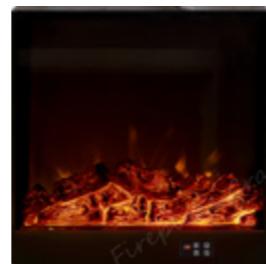

Model: **T-307**

Color: F9 Size: 60x16x60cm

QTY for 1*40HQ(pcs): 680