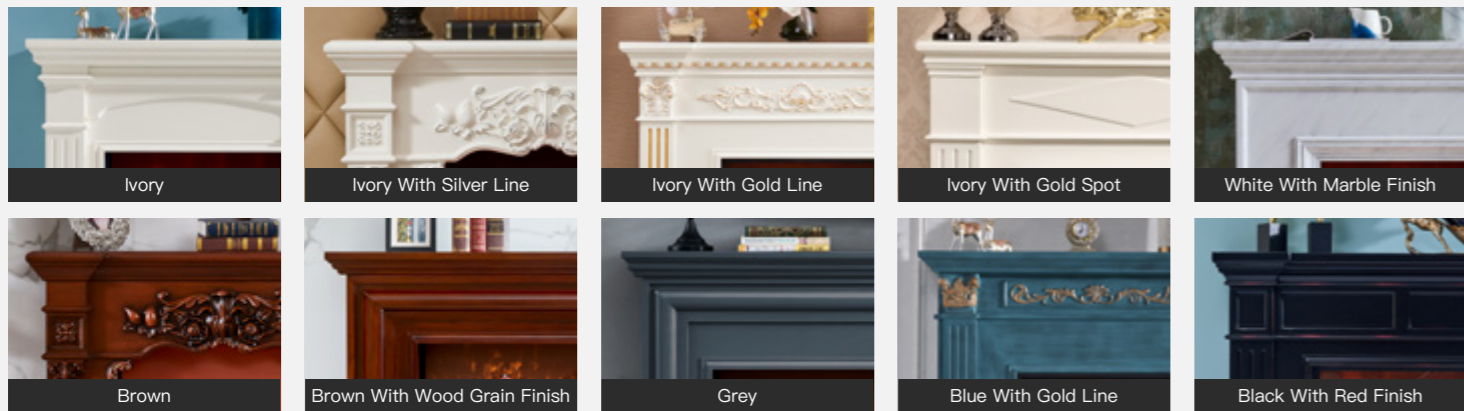

front view

three sided

left corner

right corner

Fireplace With Mantel

- 1** Easy installation, no need for gas lines, venting, or chimney comprehensive packaging.
- 2** Timer function with a range of 1–9 hours; Thermostatic temperature control.
- 3** 20–30W for decorative lighting, 1500W for heating; Overheat protection with automatic shutoff.
- 4** Operable via remote control and control panel.
- 5** 7 flame color adjustment (for colorful version); 5 levels flame brightness adjustment, with the last level allowing free conversion.
- 6** Silent operation below 20dB (suitable for baby sleep).
- 7** Materials: E0 A–level MDF board and solid wood bottom for fireplace mantel; 5mm strong tempered glass + high carbon steel plate + natural resin environment–friendly furnace core for fireplace insert.
- 8** Power core: 3*1.cm² (strong wire); suitable for 110V/220–240V.
Secure packaging: Foam–protected corners, bubble bag wrapping, sturdy K=U carton; wood frame available upon request.
- 9** ODM and OEM services (customization available).
- 10** One–year warranty provided after receiving photos of any defects.