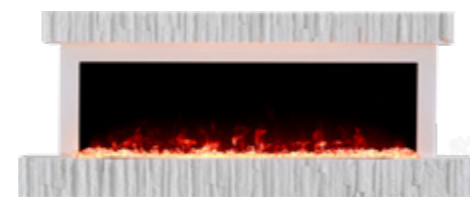

Model: **A-801-68**

Color: Multi color flame   Size: 120x17x50cm
QTY for 1*40HQ(pcs): 439